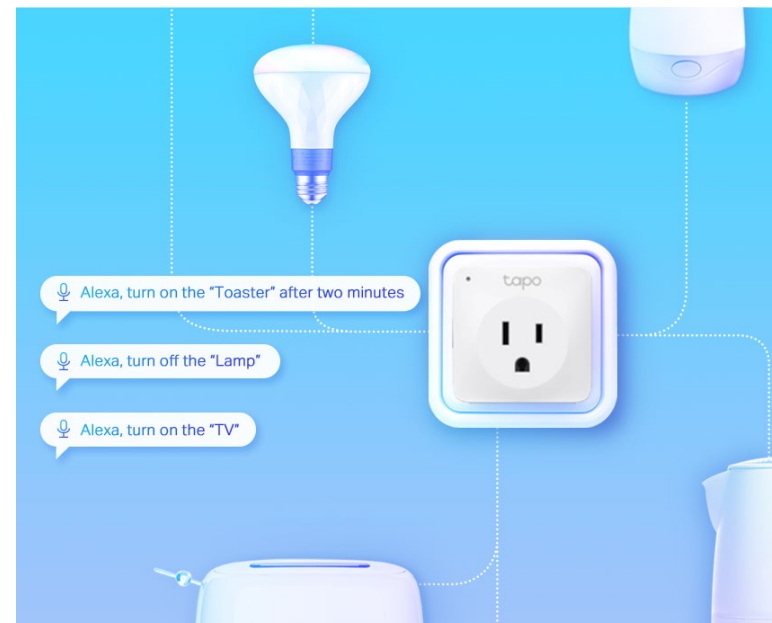

Flame-Retardant

Share to Family

// Features

Remote Control from Anywhere

Instantly turn connected devices on/off wherever you are via the Tapo app. Designed to facilitate your life and help eliminate potential safety hazards.

Free Up Your Hands with Voice Control

You can use Amazon Alexa or Google Assistant to control your devices with voice commands like "Alexa, turn on the toaster please".

*No separate hub and accessories are required.

Away Mode

Away Mode will automatically turn your connected devices, like lights, on and off randomly, to make it appear as if you're home to keep away people with ill intent.

// Features

Space-saving Design

Whether you need to power multiple devices or simply want to keep your other outlets available for use, the Tapo P105's smaller build enables you to make the most of your electrical outlets without any obstruction, ensuring convenient daily use.