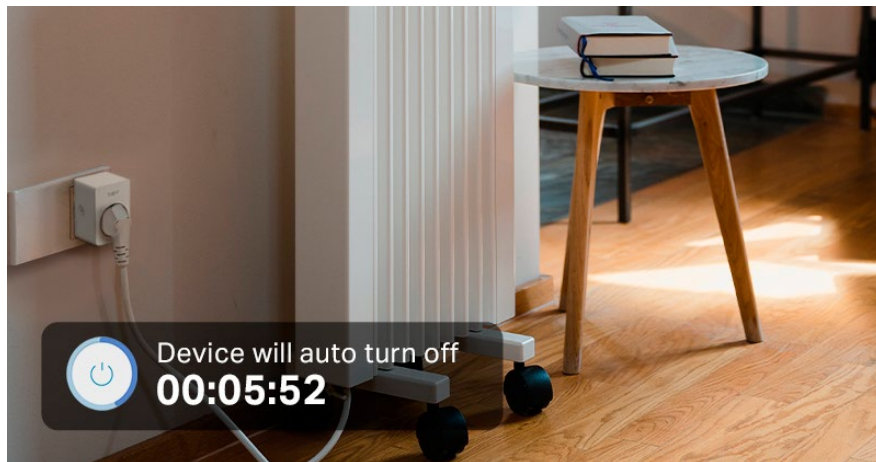

Free Up Your Hands with Voice Control

You can use Amazon Alexa or Google Assistant to control your devices with voice commands like "Alexa, turn on the toaster please".

*No separate hub and accessories are required.

// Features

Live Smarter by Presetting Time

Schedule and Timer features allow you to create weekly schedules and countdown plans, making your life more convenient. With the Auto-Off feature, your connected devices will automatically turn off each time they are left on for a set time, ensuring your safety and for saving energy.

Away Mode

Away Mode will automatically turn your connected devices, like lights, on and off randomly, to make it appear as if you're home to keep away people with ill intent.

// Features

Space-saving Design